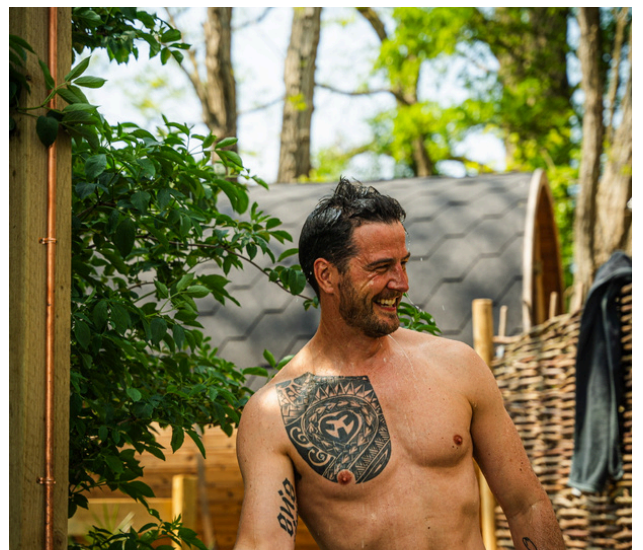

RETREAT INTO NATURE

A WOODLAND ESCAPE

Relax in nature's embrace, improve your health and wellbeing.

HOT & COLD THERAPY

COTSWOLDS BEST

Our speciality is in creating the best hot and cold therapy experience, with on hand guidance to make sure you have the best knowledge and support to enjoy our facilities.